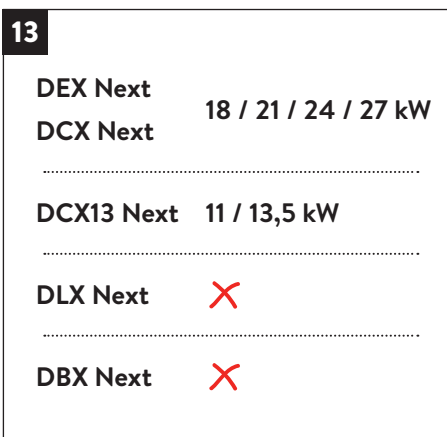

Installation 400 V

Installation 400 V

Fehler? / Error? / Erreurs?